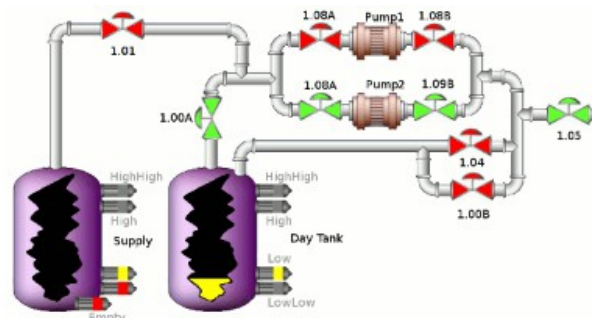

Island Network Alerter

alertisland.com

- 🕒 Network and node monitoring with an absolute, physical barrier to external access.
- 🕒 No inbound connection
- 🕒 Ease of use. Built in device discovery
- 🕒 Optimized for smart phone and smart pad or tablet displays
- 🕒 Immediate notification of network or node communication issues or unauthorized presence
- 🕒 Monitor Broadcast, ICMP, ARP and multicasts packets. Set Server or PC Watchdogs
- 🕒 Monitor Modbus and Ethernet/IP tag values.

Alert Island SMADA alertisland.com/smada.html

- 🕒 Provides visualization of critical control systems
- 🕒 Optimized for smart phone and smart pad displays
- 🕒 View and monitor machine status , PLC tags and variables